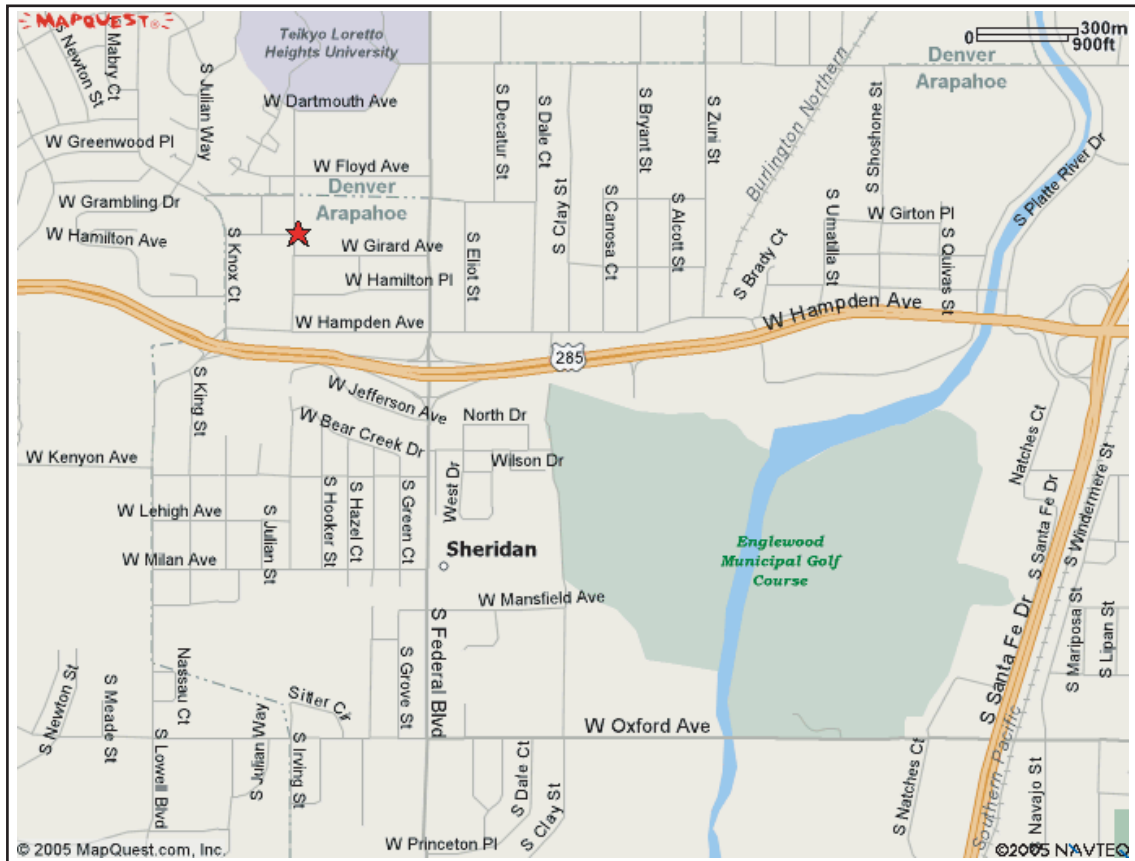

denver basket brigade

Pre-Made Basket Drop-off:

Inter-Faith Community Services:
See Map and contact information on this page.

Basket Delivery: At Inter-Faith Community Services. Families will pick up their basket from Inter-Faith's location. Please join us to assist in this effort. Bring your camera as we'll take a group picture again this year.

Location

Inter-Faith Community Services
3370 S. Irving St.
Englewood, CO 80110-1816
303-789-0501

Driving Directions:

Take I-25 to Sante Fe, going southbound. Proceed on Sante Fe to Hampden (285) and take Hampden (285) South. Go right/North on Federal and then left/West on Girard Ave. Go right/North onto S. Irving St and follow the signs. Inter-Faith Community Services is on the right side.

You can also take C470 to Sante Fe, going Northbound. Proceed on Sante Fe to Hampden (285). Go South on Hampden (285) to Federal and go right/North to Girard, go left onto Girard Ave. Go right on S. Irving St and follow the signs. Inter-Faith Community Services is on the right side.